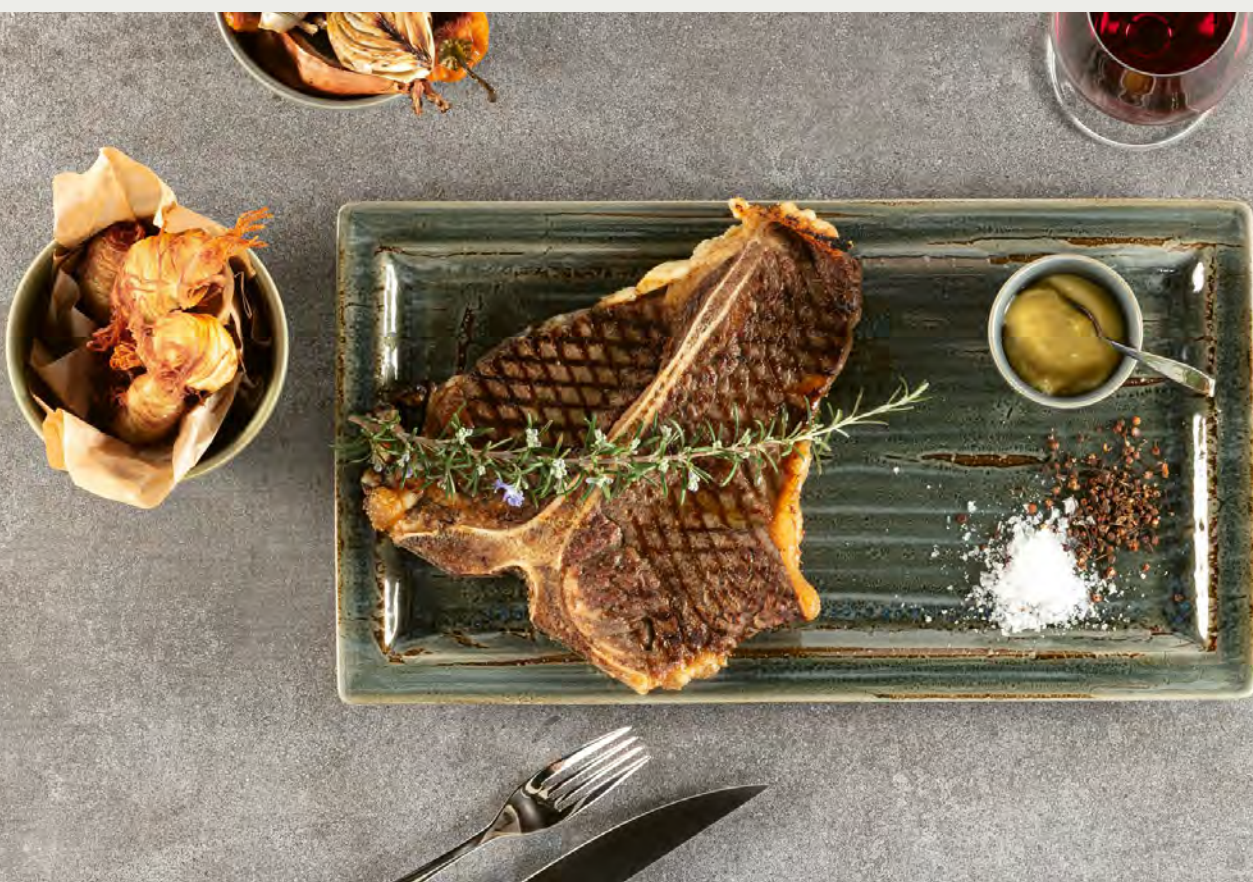

SPOT

RECTANGULAR PLATE

Teller rechteckig - Assiette rectangulaire - Plato rectangular - Piatto rettangolare

5 YEARS
ANTI-CHIP
GUARANTEE

L 33.8 cm / W 18.3 cm / Ht. 2.4 cm
L 13 1/3" / W 7 1/5" / Ht. 1"

6

L 32.5 cm / W 17.5 cm
L 12 4/5" / W 6 8/9"

SEMEDRG33
 SPTEDRG33
 SGRDRG33
 SJDEDRG33
 SSRDRG33

BOWL

Schale - Bol - Bol - Coppetta

5 YEARS
ANTI-CHIP
GUARANTEE

Ø 16 cm / Ht. 6.5 cm / Cont. 58 cl
Ø 6 2/7" / Ht. 2 5/9" / Cont. 19 3/5 oz

12

SEMNNRB16
 SPTNNRB16
 SGRNNRB16
 SJDNNRB16
 SSRNNRB16

Ø 12 cm / Ht. 5.5 cm / Cont. 27 cl
Ø 4 5/7" / Ht. 2 1/6" / Cont. 9 1/8 oz

12

SEMNNBW12
 SPTNNBW12
 SGRNNBW12
 SJDNNBW12
 SSRNNBW12

Ø 10.5 cm / Ht. 4.5 cm / Cont. 16 cl
Ø 4 1/7" / Ht. 1 7/9" / Cont. 5 2/5 oz

12

SEMNNBW10
 SPTNNBW10
 SGRNNBW10
 SJDNNBW10
 SSRNNBW10